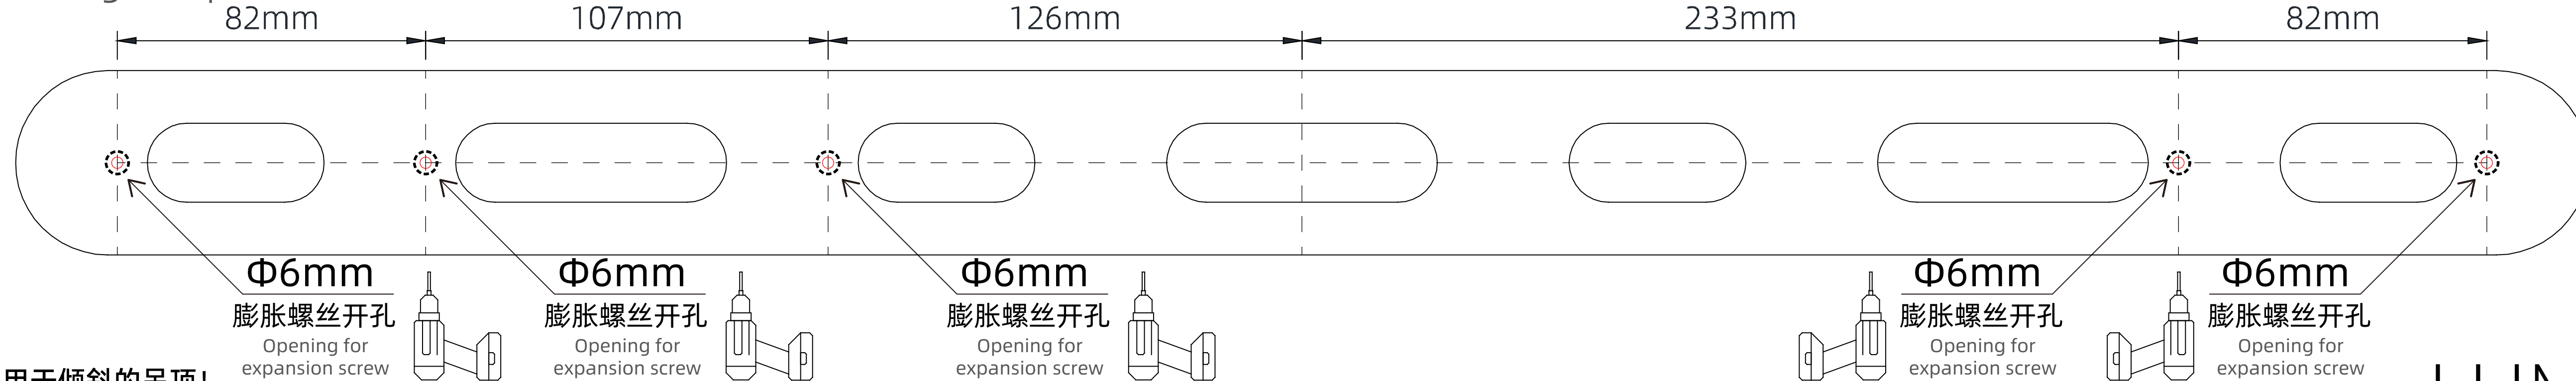

LUMOCE® 粼境系列LP800/LP1200/LP1600 Classic LUMOCE® Sparkling Mysterium LP800/LP1200/LP1600 Classic

钻孔模板 Drilling template

请勿将本钻孔模板用于倾斜的吊顶!

The drilling template is not suitable for use on oblique ceilings!

LUMOCE®